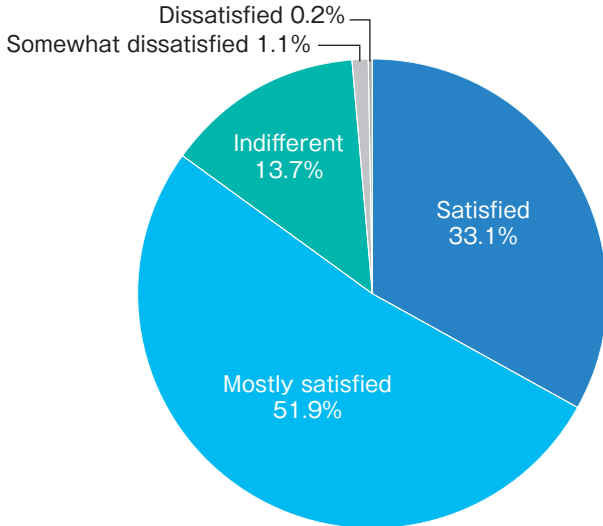

Visitor Survey

Survey Period October 14th(Fri.) - 26th(Wed.), 2022

Number of Responses 3,889

*Ratio rounded off to one decimal place. The total number may not be 100% by adding all shared ratios.
*The total number of the ratios of multiple answers will exceed 100%.

Q1 Were you satisfied with the real exhibition overall?