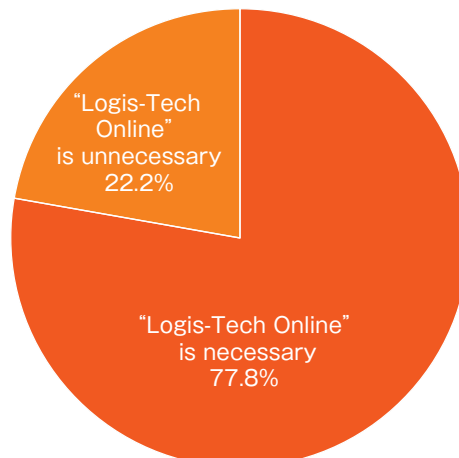

Q3 Please tell us about the necessity of the "Logis-Tech" Online.