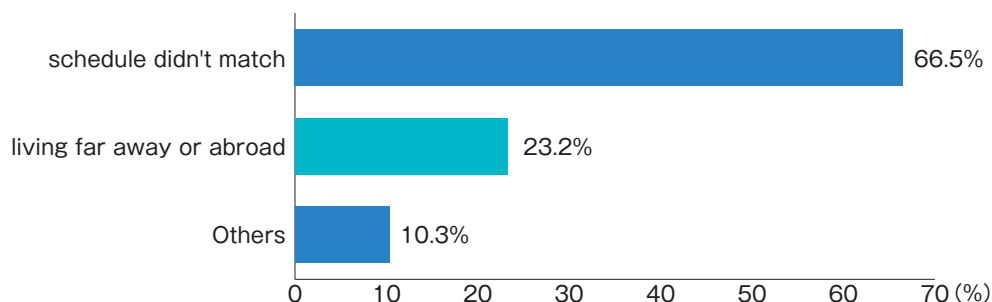

Q5 Please tell me why you were unable to attend the exhibition.