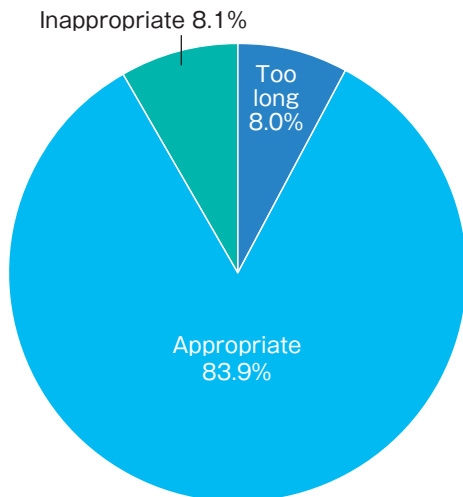

Q3 Please tell me about the holding period.