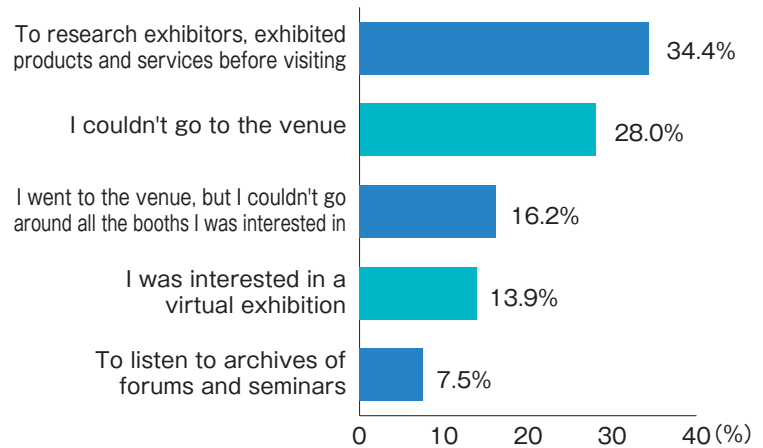

Q2 Please tell us the reason for using "Logis-Tech" Online.