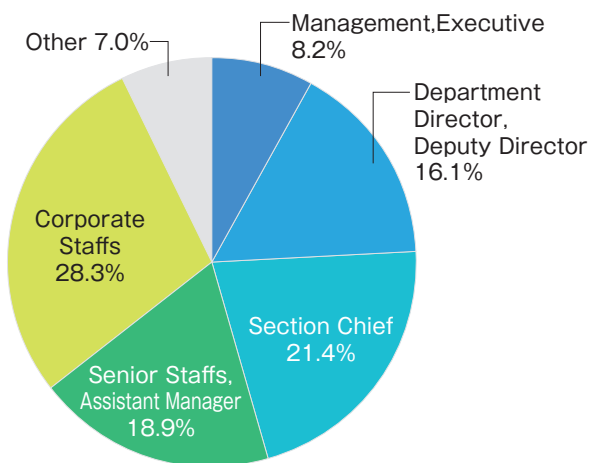

Visitors By Position