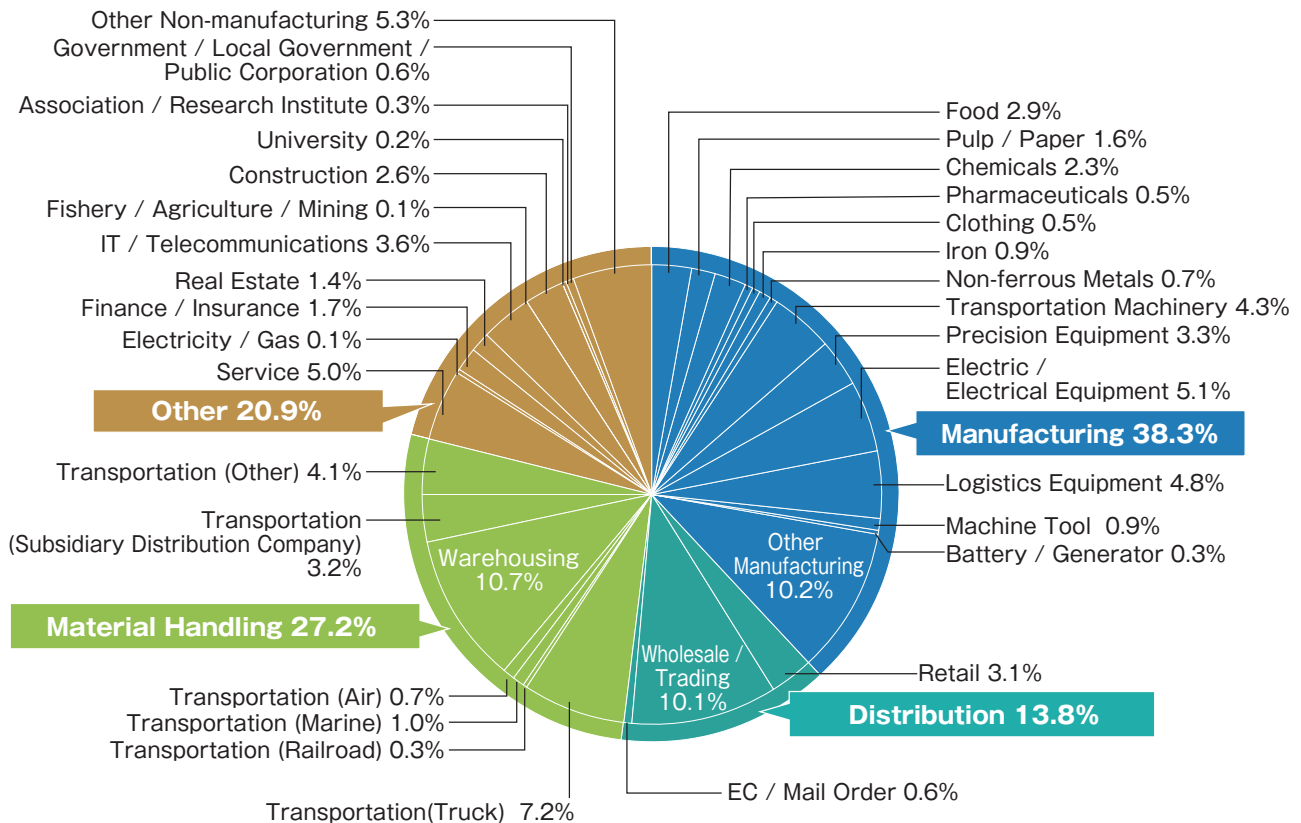

Number of Visitors

Date	Weather	Number of Registered Visitors*
Sep. 13(Tue.)		10,022
Sep. 14(Wed.)		14,491
Sep. 15(Thu.)		16,814
Sep. 16(Fri.)		19,220
Total		60,547

*Number of Registered Visitors: Number of people who registered as visitors to the exhibition
(One registration during the exhibition is counted as one visitor)

Registered VIPs **2,491**

Visitors By Industry

*Ratio rounded off to one decimal place. The total number may not be 100% by adding all shared ratios.